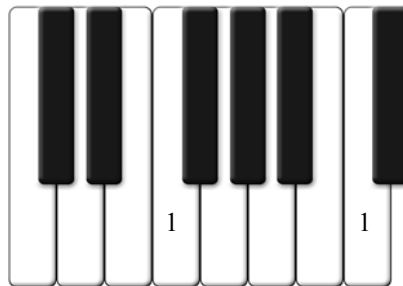

Practice Scales

(example: Db Major Scale)

- ① Assign long fingers to black notes
Play clusters, coming down on thumb

r.h. 2 3 2 3 4
l.h. 3 2 4 3 2

- ② Set metronome ♩=92

③